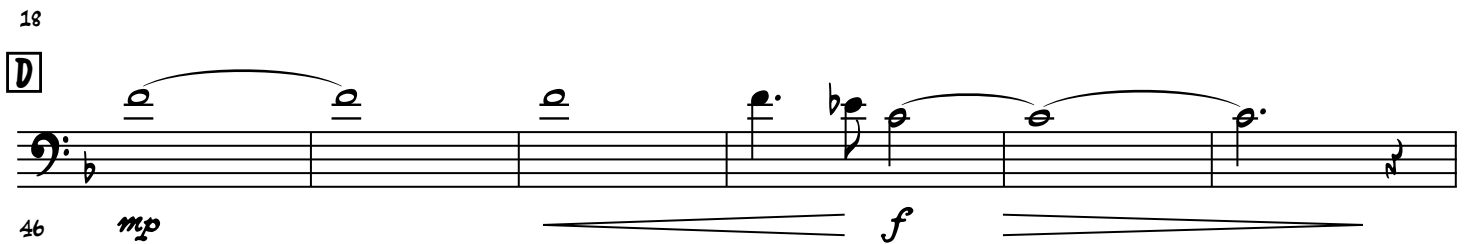

TROMBONE 1

BIG YELLOW TAXI

(FOR TUTU PUOANE & THE BRUSSELS JAZZ ORCHESTRA)

COMP. JONI MITCHELL

ARR. ALAN FERBER

MED. SAMBA $\text{♩} = 160$

(DRUM PICKUP)

7

2

BIG YELLOW TAXI

G

76

H

84

I (PIANO SOLO) **J** **K** (2ND X0)

P